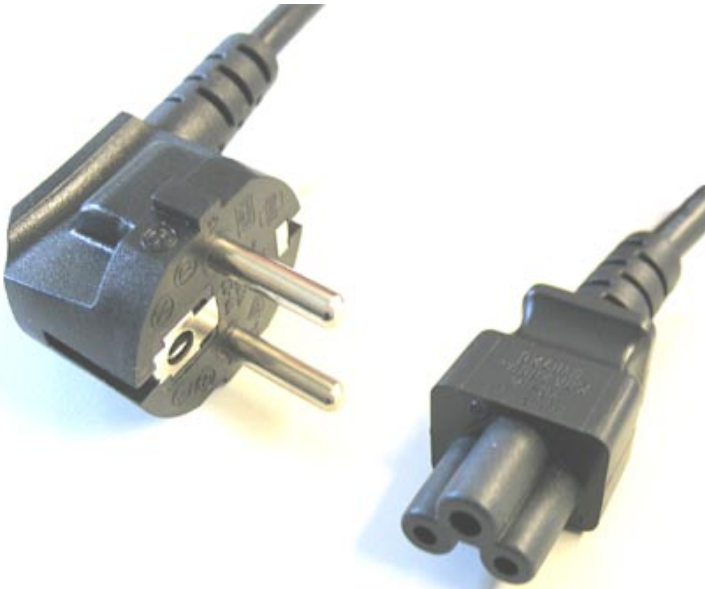

**2.98 EUR**

incl. 19% VAT, plus shipping

Cold devices power cord (Cloverleaf) 1.2m