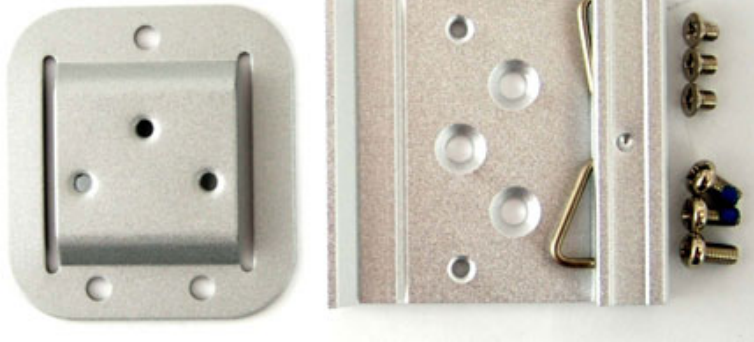

CARTFT.COM

999.00 EUR

incl. 19% VAT, plus shipping

Din Rail mounting kit for QBOX

These sturdy DIN rail mounting brackets come in handy for a wide variety of projects where DIN rail is used for mounting the QBOX on a DIN Rail.

Comes in set with mounting screws included.